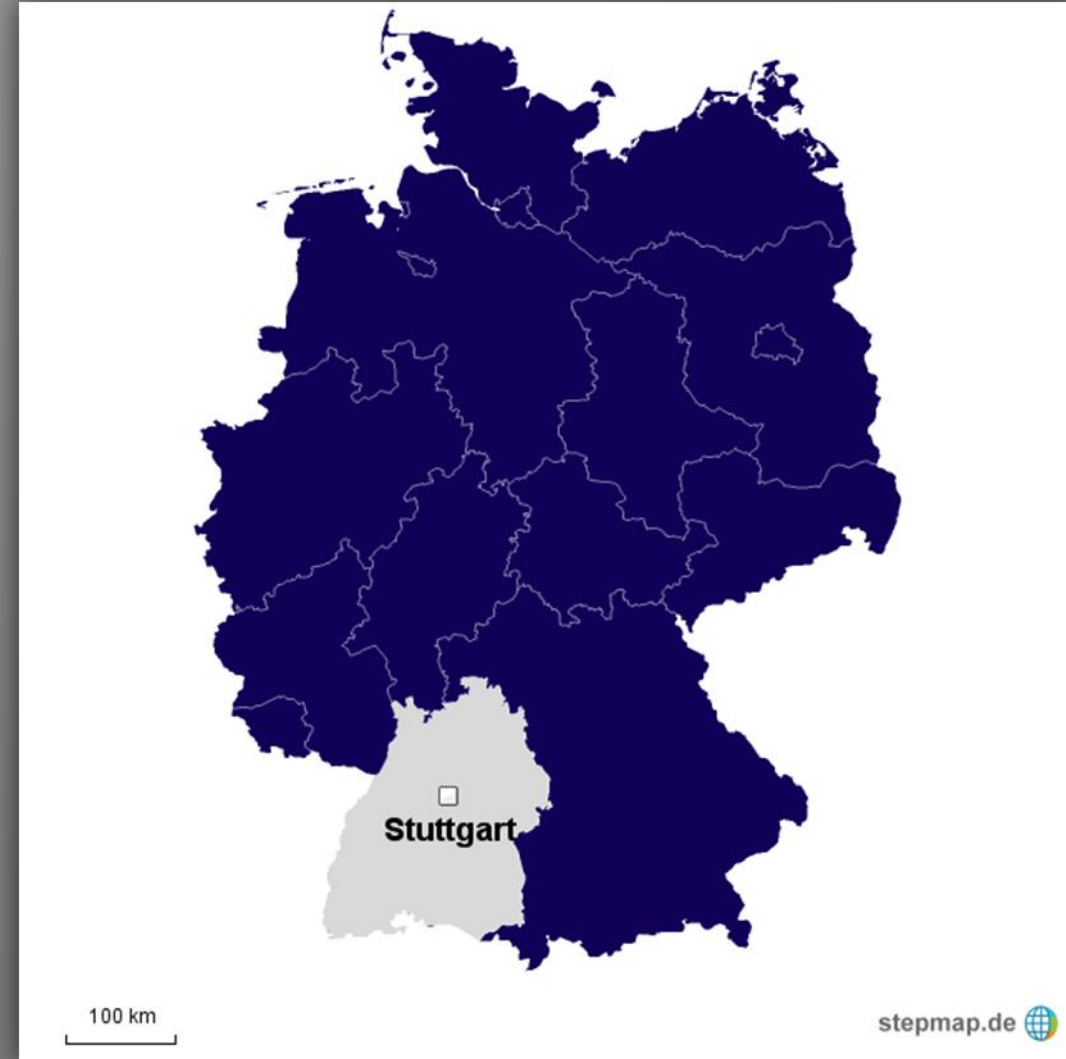

REGION

BADEN-WUERTTEMBERG

- a federal state in the southwest of Germany
- on the border to France and Switzerland
- State capital: Stuttgart, Baden-Wuerttemberg

SIGHTS

WERTHEIM

FACTS

- county: Main-Tauber-Kreis
- inhabitant: 22,848
- Messe, Altstadtfest
- mayor: Markus Herrera Torrez
- Homepage: <https://www.wertheim.de/660462.html>

SIGHTS

FREETIME ACTIVITIES

OUR SCHOOL

Berufliches Schulzentrum Wertheim (BSZ)

Vocational school Wertheim

- Location: Bestenheid-Wertheim
- around 1000 students
- around 67 teachers
- preparation classes for refugees
- Headteacher: Manfred Breuer